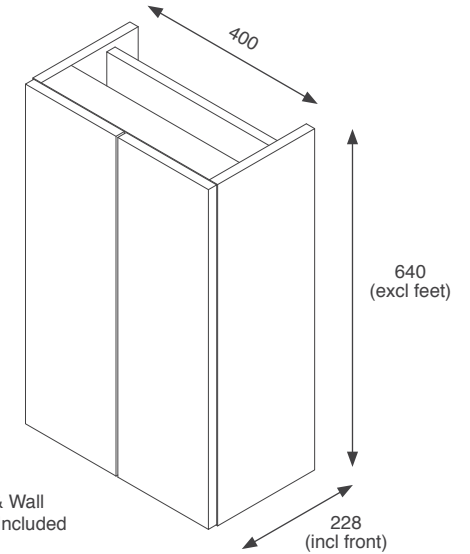

400mm 2 Door Storage Unit Kits