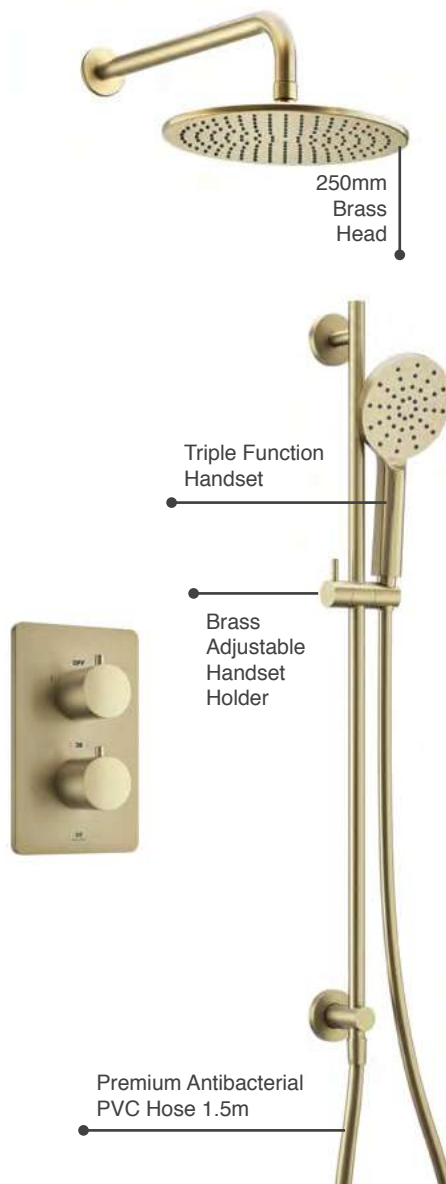

Ryver Shower Kit 3

- Ryver 380mm Shower Arm
- Ryver 250mm Brass Head
- Ryver Sliding Rail Kit with Bottom Outlet
- Universal Easy-Plumb Concealed Valve Box
- 2 Outlet Thermostatic Mixer Valve & Diverter
- 2 Outlet Wall Plate with Round Valves
- Brushed Brass PVD Finish

RYSHKIT3BB

£1,160

P 1.0