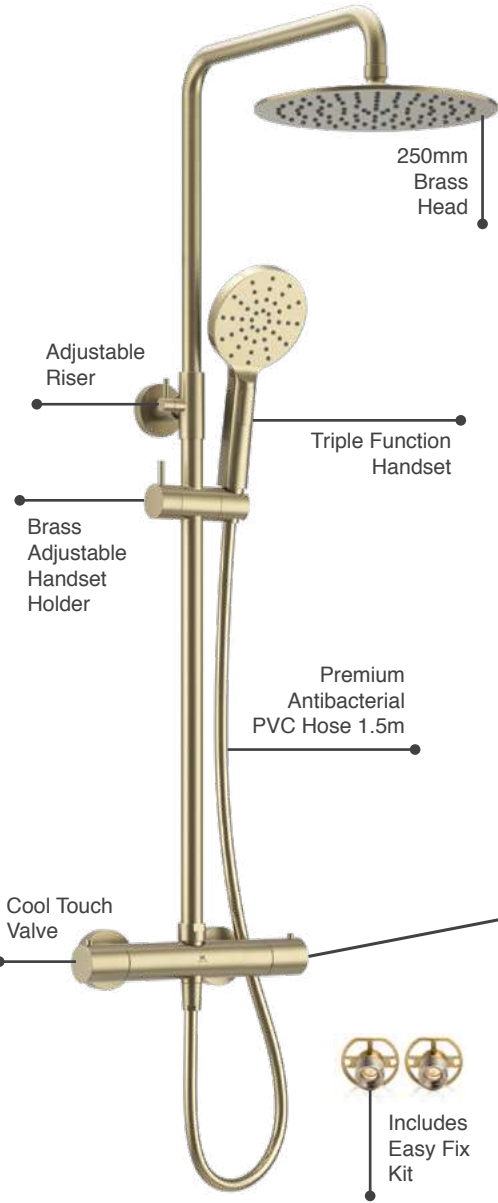

RYBAKIT1BL

£1,015

P 1.0

Upgrade The Look

Ryver Bath Kit available with Knurled or Fluted Handles

Ryver Bath Kit 1

RYBAKIT1KNBL Knurled £1,046

RYBAKIT1FLBL Fluted £1,046

P 1.0

NEW

Ryver Shower - Brushed Brass

Exposed Thermostatic Shower

Ryver Exposed Thermostatic Shower

- Cool Touch Thermostatic Exposed Valve
- Adjustable Riser Rail Kit
- 250mm Brass Head
- Push Button Triple Function Handset
- Solid Brass Adjustable Handset Holder
- Premium Antibacterial PVC Shower Hose 1.5m
- Easy Fix Kit
- Brushed Brass PVD Finish

MLSHRYBB £646

P 1.0

Upgrade The Look

Ryver Exposed Shower available with Knurled or Fluted Handles

Ryver Exposed Shower

RYVSHOKBB	Knurled	£690
RYVSHOFBB	Fluted	£690

P 1.0

P Minimum bar pressure required to outlet