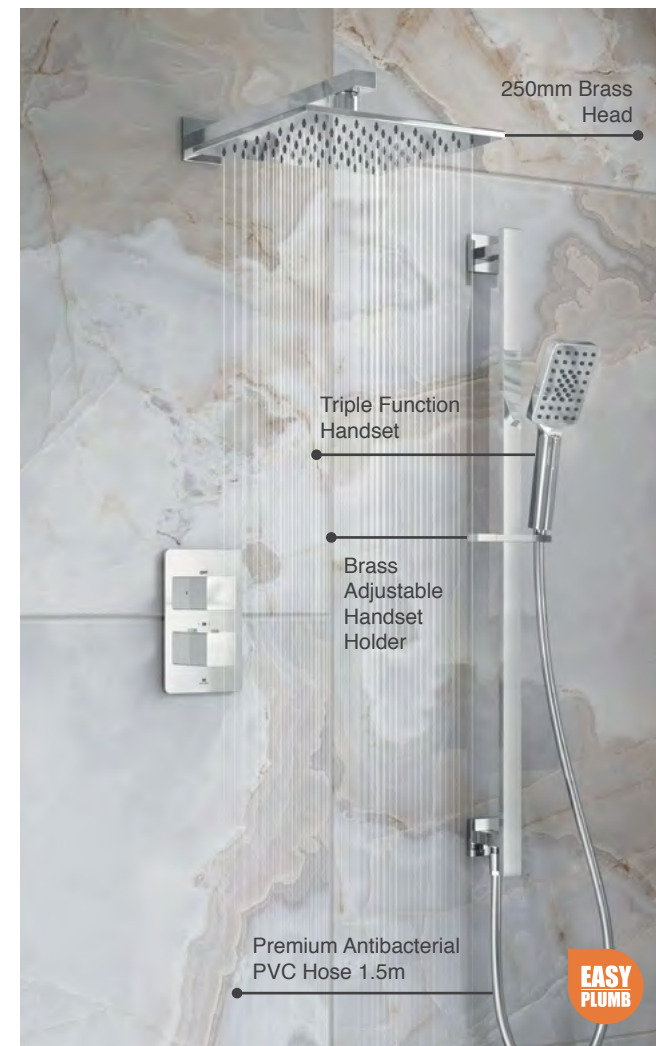

Dayla Shower Kit 3

P 1.0

- Dayla 380mm Shower Arm
- Dayla 250mm Square Brass Head
- Dayla Sliding Rail Kit with Bottom Outlet
- Universal Easy-Plumb Concealed Valve Box
- 2 Outlet Thermostatic Mixer Valve & Diverter
- 2 Outlet Wall Plate with Square Valves
- Chrome Finish

DASHKIT3CP

£992

P Minimum bar pressure required to outlet