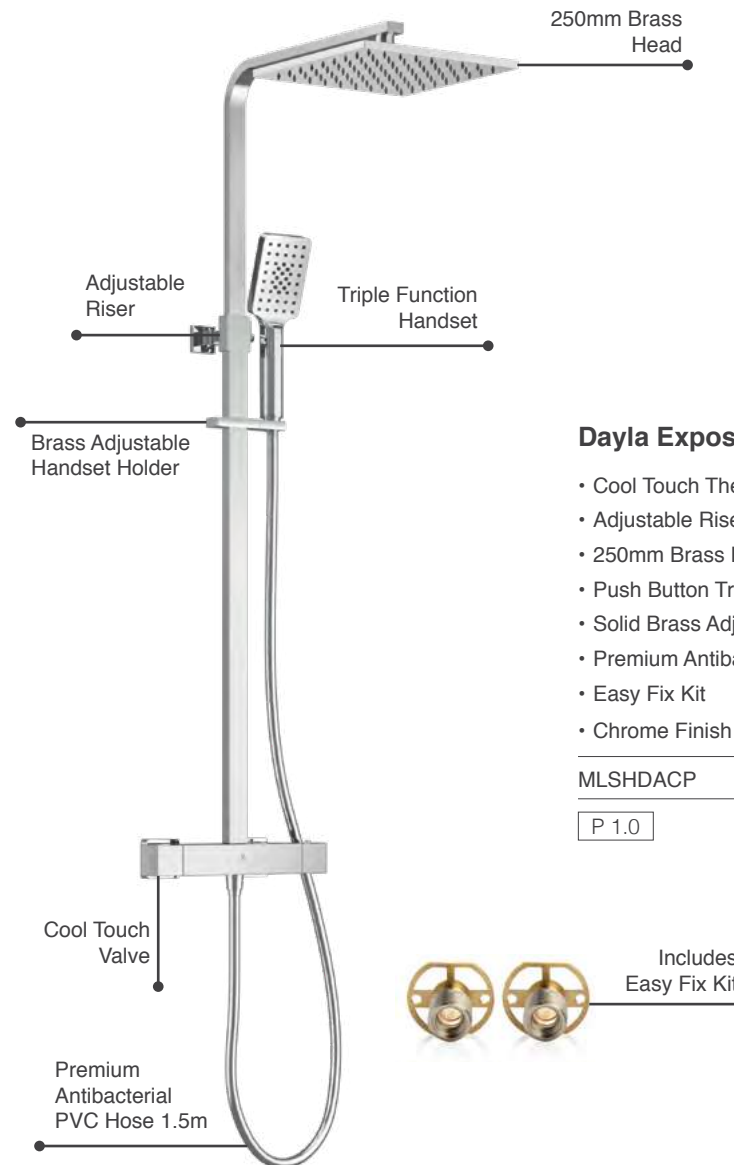

P 1.0

P Minimum bar pressure required to outlet

NEW

Dayla Shower - Chrome

Square Exposed Shower & Kits

Dayla Exposed Thermostatic Shower

- Cool Touch Thermostatic Exposed Shower Valve
- Adjustable Riser Rail Kit
- 250mm Brass Head
- Push Button Triple Function Handset
- Solid Brass Adjustable Handset Holder
- Premium Antibacterial PVC Shower Hose 1.5m
- Easy Fix Kit
- Chrome Finish

MLSHDACP

£598

P 1.0

Includes Easy Fix Kit

Dayla Shower Kit 1

P 1.0

- Dayla 380mm Shower Arm
- Dayla 250mm Square Brass Head
- Universal Easy-Plumb Concealed Valve Box
- 1 Outlet Thermostatic Mixer Valve & Diverter
- 1 Outlet Wall Plate with Square Valves
- Chrome Finish