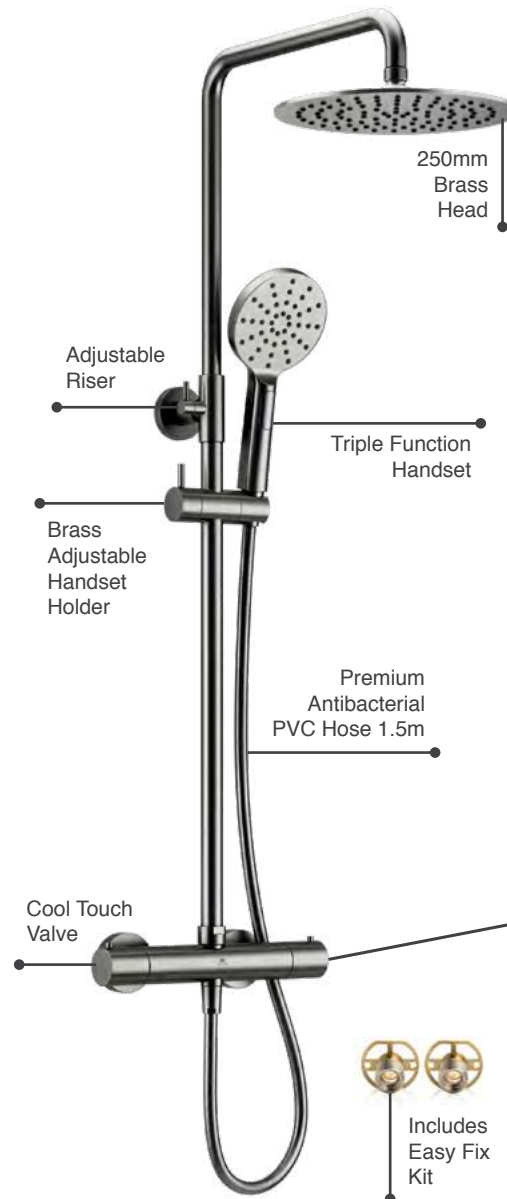

P 1.0

P Minimum bar pressure required to outlet

Ryver Shower - Gun Metal

Exposed Thermostatic Shower

Ryver Exposed Thermostatic Shower

- Cool Touch Thermostatic Exposed Valve
- Adjustable Riser Rail Kit
- 250mm Brass Head
- Push Button Triple Function Handset
- Solid Brass Adjustable Handset Holder
- Premium Antibacterial PVC Shower Hose 1.5m
- Easy Fix Kit
- Gun Metal PVD Finish