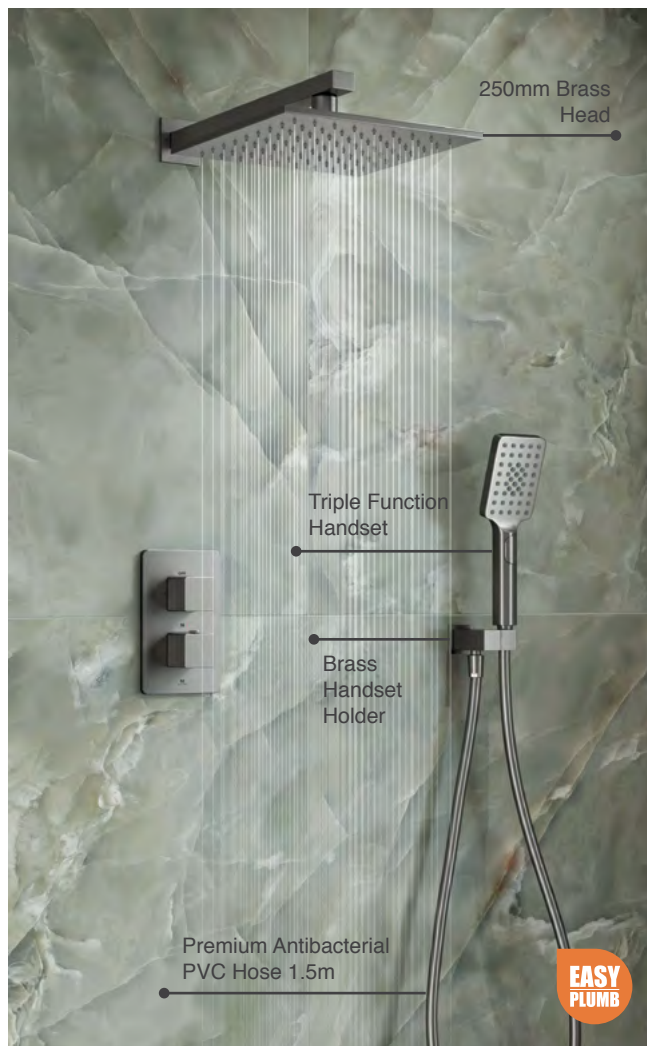

Dayla Shower Kit 2

P 1.0

- Dayla 380mm Shower Arm
- Dayla 250mm Square Brass Head
- Dayla Wall Outlet & Handset Holder Kit
- Universal Easy-Plumb Concealed Valve Box
- 2 Outlet Thermostatic Mixer Valve & Diverter
- 2 Outlet Wall Plate with Square Valves
- Gun Metal PVD Finish

DASHKIT2GM

£1,098