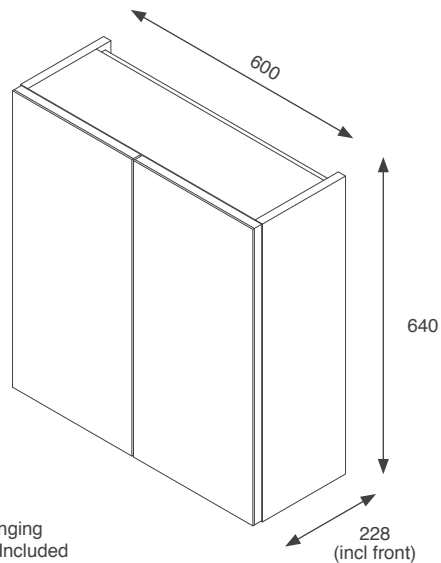

600mm 2 Door Mirror Unit

Black Matt FFSL60MIUBL	Indigo Matt FFSL60MIUIN
Dust Grey Matt FFSL60MIUDG	Cashmere Matt FFSL60MIUCA
Fir Green Matt FFSL60MIUFG	White Gloss FFSL60MIUWH

RRP: £428

Wall Hanging
Fittings Included