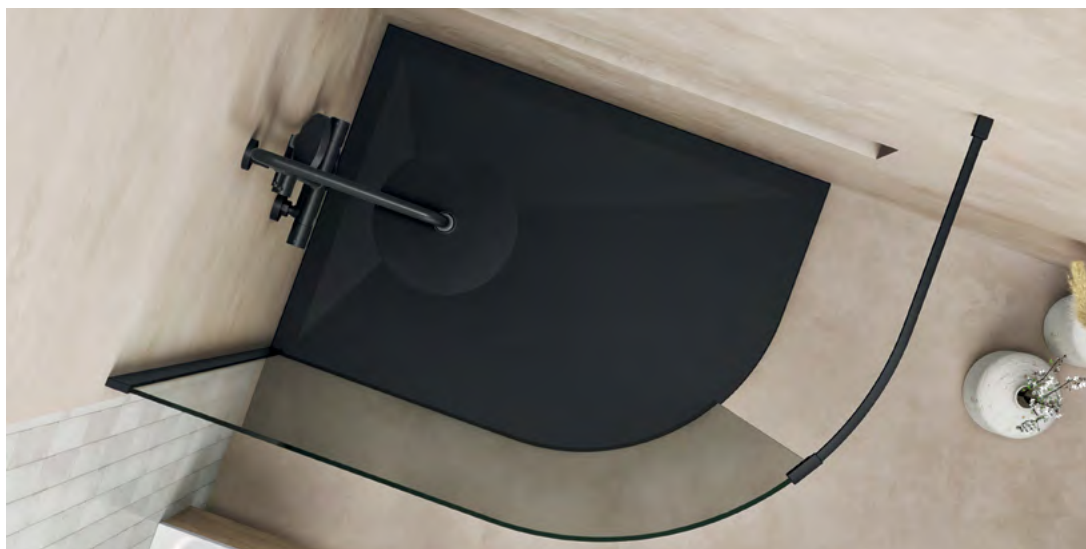

Emmi Curved Wetroom - Black

8mm Toughened Safety Glass

Size (mm) - 1200

Suits Offset Quadrant Trays 1200 x 800 & 1200 x 900

- **8mm** Toughened Safety Glass to EN14428 and CE & UKCA Approved
- MyShield Easy Clean Glass and Matt Black Profile
- 2000mm Height
- Bracing Bar can be cut down to suit size
- 1200 x 900 Width Access 600mm
- 1200 x 800 Width Access 500mm
- 1170 - 1190mm Adjustment

Code	Description	RRP
EMCWKITBL	Curved Wetroom Panel Profile & Bracing Bar Kit - Black	£156
EMCWG	Curved Wetroom Panel 8mm Glass Only	£598

All shower doors, wetroom panels & bath screens feature MyShield Easy Clean Glass, this helps to prevent the build up of lime scale, dirt and soap allowing the glass to be easily cleaned.