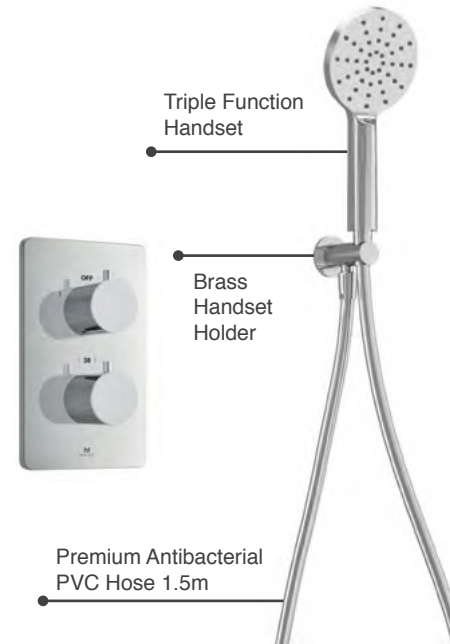

Upgrade The Look

Ryver Shower Kit available with Knurled or Fluted Handles