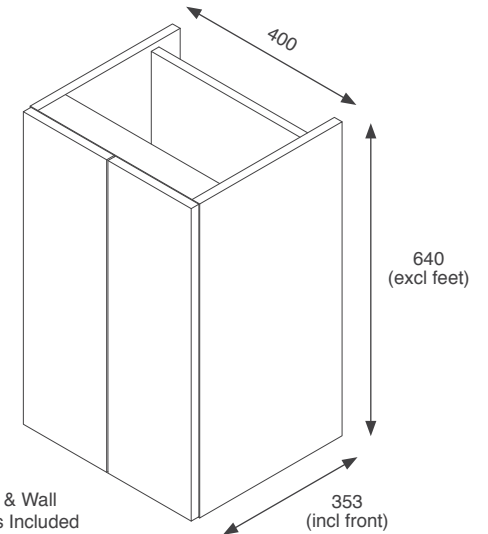

400mm 2 Door Storage Unit Kits