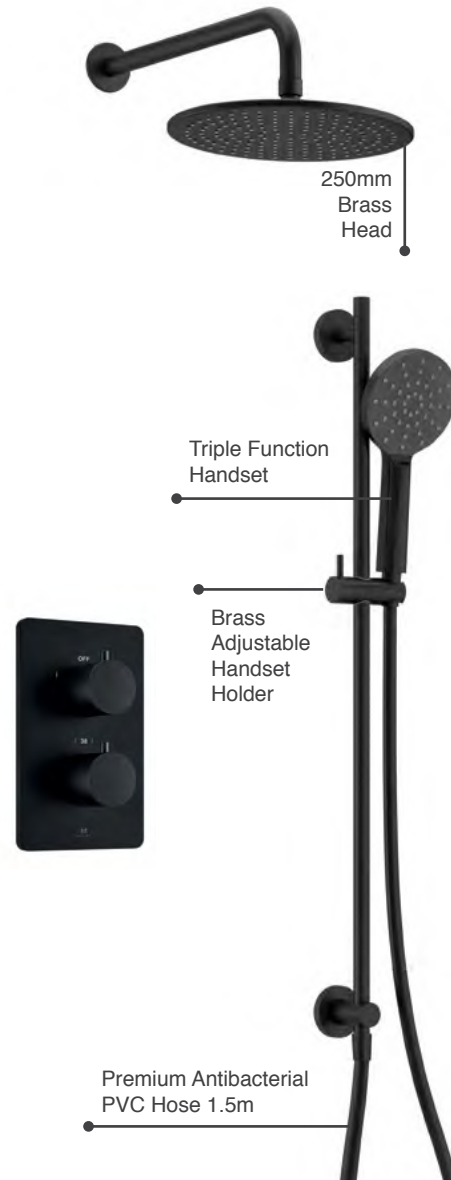

Ryver Shower Kit 3

- Ryver 380mm Shower Arm
- Ryver 250mm Brass Head
- Ryver Sliding Rail Kit with Bottom Outlet
- Universal Easy-Plumb Concealed Valve Box
- 2 Outlet Thermostatic Mixer Valve & Diverter
- 2 Outlet Wall Plate with Round Valves
- Matt Black Electro Plated Finish

RYSHKIT3BL

£1,003

P 1.0

Upgrade The Look

Ryver Shower Kit available with Knurled or Fluted Handles