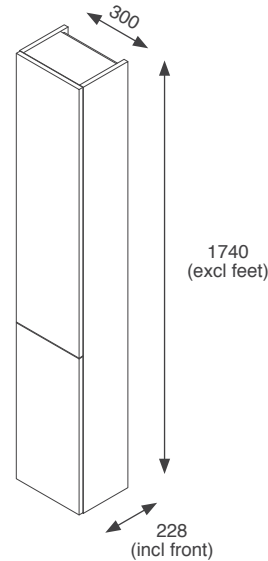

300mm 2 Door Tall Storage Unit Kits

Adjustable Feet & Wall Hanging Fittings Included

Stockton

Black Matt STOSL30TUBL	Indigo Matt STOSL30TUIN
Dust Grey Matt STOSL30TUDG	Cashmere Matt STOSL30TUCA
Fir Green Matt STOSL30TUGF	White Gloss STOSL30TUWH

RRP: £574

Gresham

Black Matt GRESL30TUBL	Indigo Matt GRESL30TUIN
Dust Grey Matt GRESL30TUDG	Cashmere Matt GRESL30TUCA
Fir Green Matt GRESL30TUGF	

RRP: £594