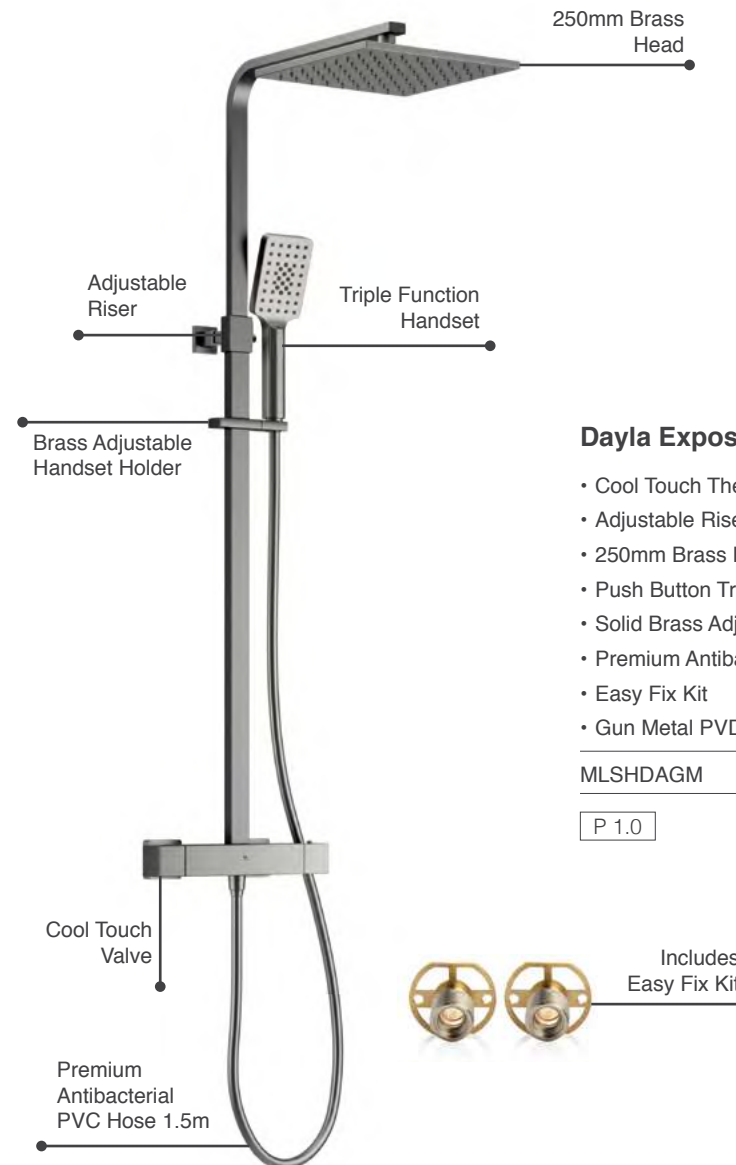

DASHKIT3BB

£1,208

Minimum bar pressure required to outlet

Dayla Shower - Gun Metal

Square Exposed Shower & Kits

Dayla Exposed Thermostatic Shower

- Cool Touch Thermostatic Exposed Shower Valve
- Adjustable Riser Rail Kit
- 250mm Brass Head
- Push Button Triple Function Handset
- Solid Brass Adjustable Handset Holder
- Premium Antibacterial PVC Shower Hose 1.5m
- Easy Fix Kit
- Gun Metal PVD Finish