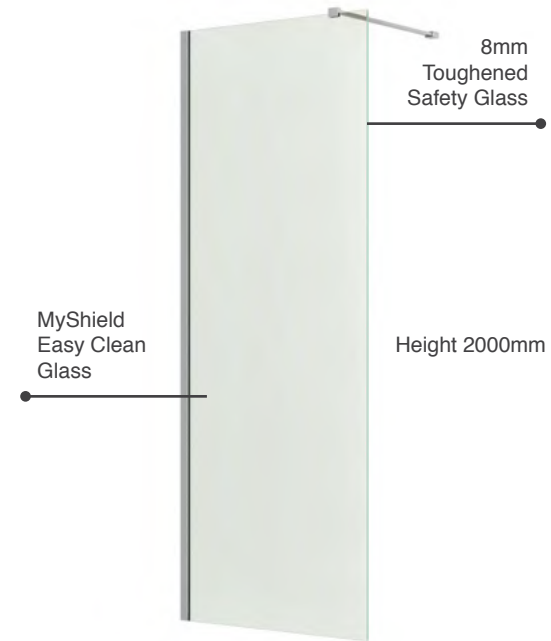

Step 1 - Wetroom Panel Glass

8mm Toughened Glass

Emmi 8mm Toughened Wetroom Panel Glass is available in 7 sizes and protected with MyShield Easy-Clean to prevent the build up of limescale, dirt and soap.

Lifetime Guarantee (Subject to within Terms & Conditions)

- **8mm** Toughened Safety Glass to EN14428 and CE & UKCA Approved

Emmi Wetroom Panel 8mm Glass Only

Code	Glass Size (mm)	Adjustment inc. Wall Profile (mm)	Price
EMWG70	664	670-690	£156
EMWG80	764	770-790	£166
EMWG90	864	870-890	£180
EMWG100	964	970-990	£190
EMWG110	1064	1070-1090	£214
EMWG120	1164	1170-1190	£228
EMWG140	1364	1370-1390	£262