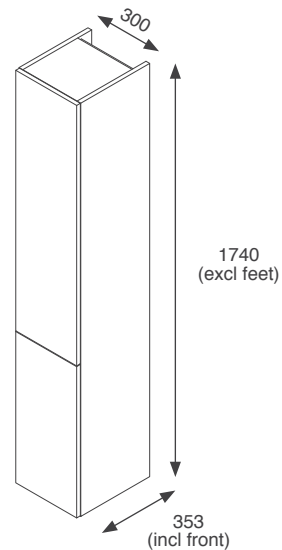

300mm 2 Door Tall Storage Unit Kits

Adjustable Feet & Wall Hanging Fittings Included

Stockton

Black Matt STO30TUBL	Indigo Matt STO30TUIN
Dust Grey Matt STO30TUDG	Cashmere Matt STO30TUCA
Fir Green Matt STO30TUFG	White Gloss STO30TUWH

RRP: £612

Gresham

Black Matt GRE30TUBL	Indigo Matt GRE30TUIN
Dust Grey Matt GRE30TUDG	Cashmere Matt GRE30TUCA
Fir Green Matt GRE30TUFG	

RRP: £632