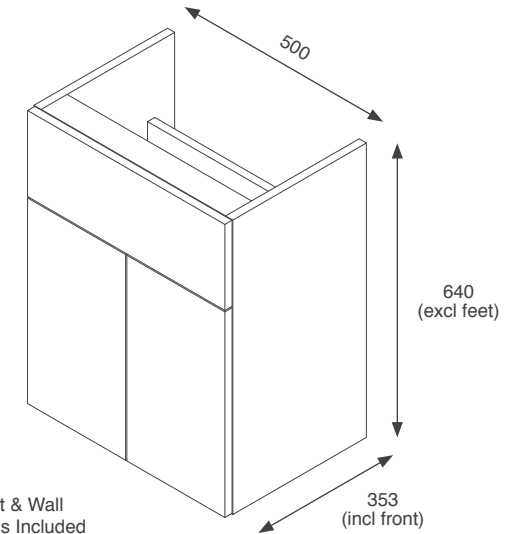

500mm 2 Door Basin Unit Kits

Adjustable Feet & Wall Hanging Fittings Included

Stockton

Black Matt STO50BUBL	Indigo Matt STO50BUIN
Dust Grey Matt STO50BUDG	Cashmere Matt STO50BUCA
Fir Green Matt STO50BUFG	White Gloss STO50BUWH

RRP: £448

Gresham

Black Matt GRE50BUBL	Indigo Matt GRE50BUIN
Dust Grey Matt GRE50BUDG	Cashmere Matt GRE50BUCA
Fir Green Matt GRE50BUFG	

RRP: £473