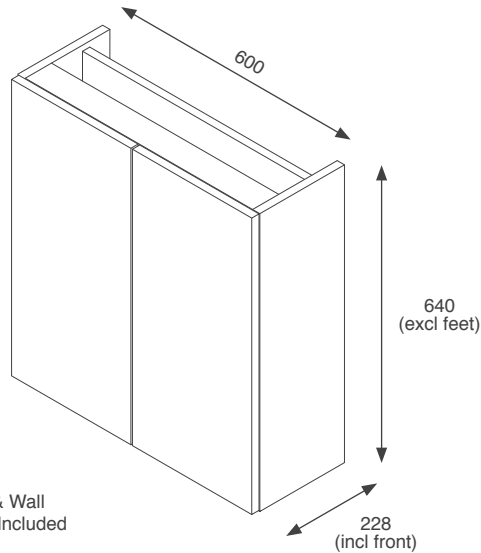

RRP: £305

Fitted Furniture Kits - Slimline Depth Units

600mm 2 Door Storage Unit Kits

Adjustable Feet & Wall Hanging Fittings Included

Stockton

 Black Matt STOSL60SUBL	 Indigo Matt STOSL60SUIN
 Dust Grey Matt STOSL60SUDG	 Cashmere Matt STOSL60SUCA
 Fir Green Matt STOSL60SUGF	 White Gloss STOSL60SUWH