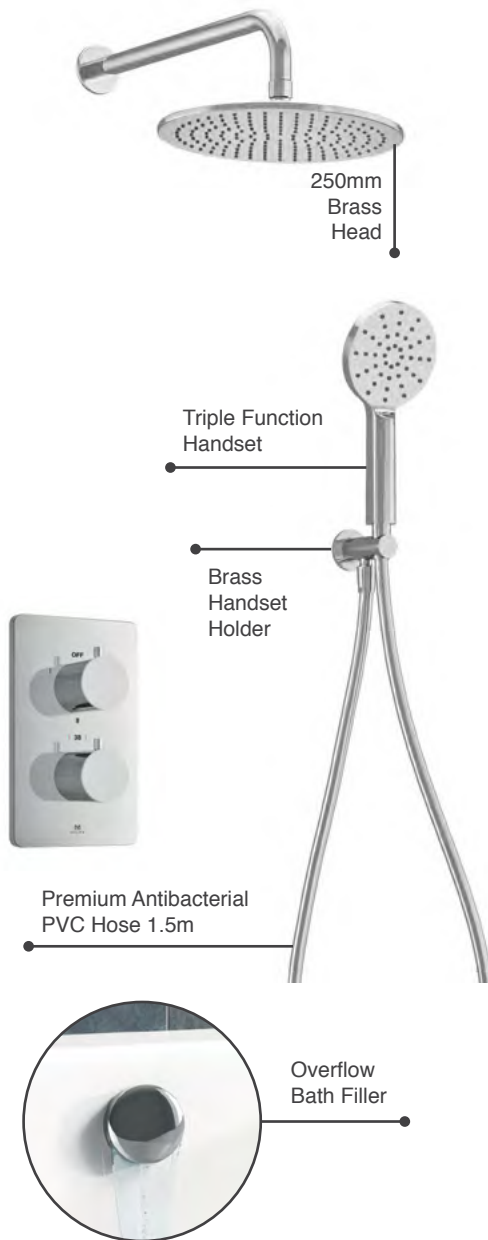

Ryver Bath Kit

3 Outlet Concealed Bath Kit