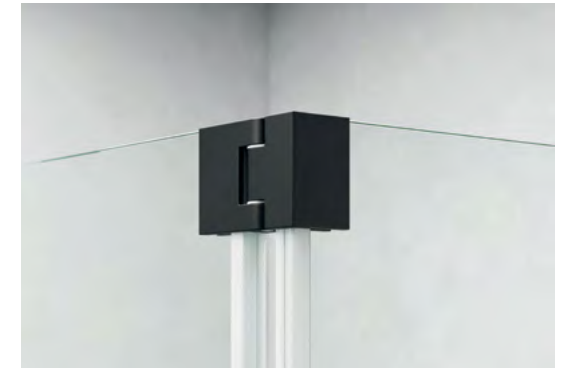

Chrome

Matt Black

Brushed Brass

Gun Metal

Emmi Wetroom Flipper Glass and Hinges

EMWFG30	Flipper Panel Glass Only 300mm	£94
EMWFPHP	Flipper Panel Hinges Chrome	£108
EMWFPHBL	Flipper Panel Hinges Matt Black	£118
EMWFPHBB	Flipper Panel Hinges Brushed Brass	£166
EMWFPHGM	Flipper Panel Hinges Gun Metal	£166