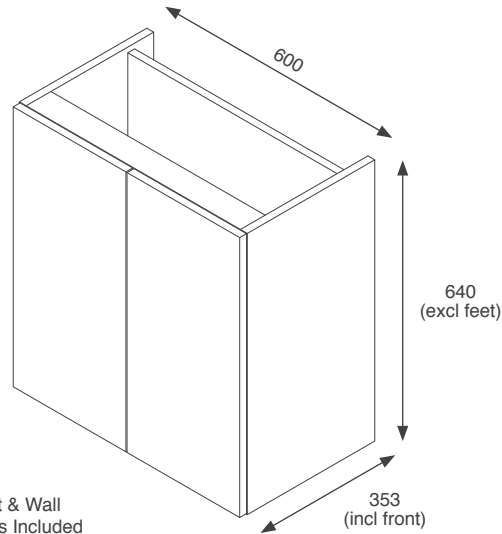

Fitted Furniture Kits - Standard Depth Units

600mm 2 Door Storage Unit Kits

Adjustable Feet & Wall Hanging Fittings Included

Stockton

 Black Matt STO60SUBL	 Indigo Matt STO60SUIN
 Dust Grey Matt STO60SUDG	 Cashmere Matt STO60SUCA
 Fir Green Matt STO60SUFG	 White Gloss STO60SUWH