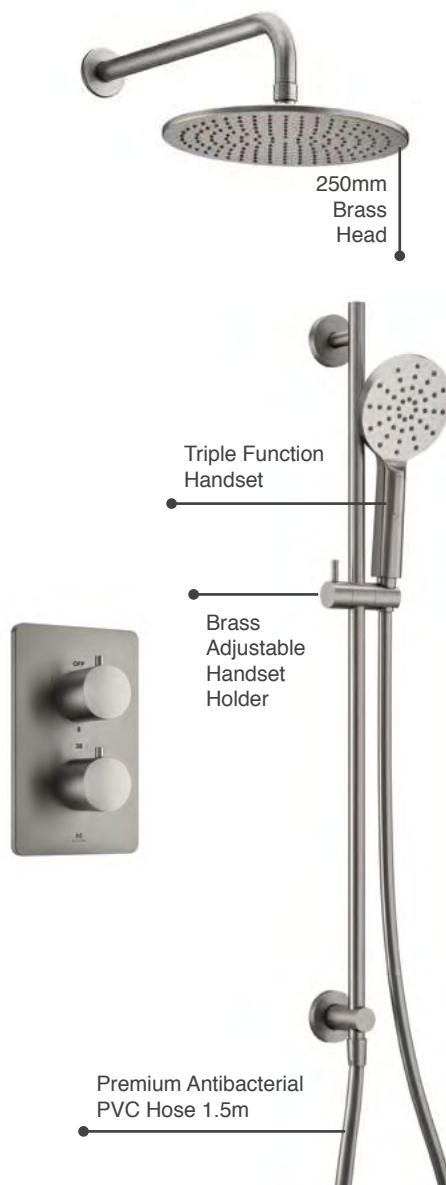

Ryver Shower Kit 3

- Ryver 380mm Shower Arm
- Ryver 250mm Brass Head
- Ryver Sliding Rail Kit with Bottom Outlet
- Universal Easy-Plumb Concealed Valve Box
- 2 Outlet Thermostatic Mixer Valve & Diverter
- 2 Outlet Wall Plate with Round Valves
- Gun Metal PVD Finish

RYSHKIT3GM

£1,160

P 1.0