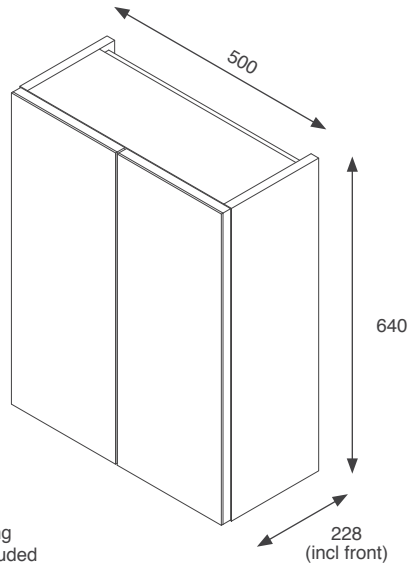

Fitted Furniture - Wall Hung Mirror Units & Slimline Wall End Panels

500mm & 600mm 2 Door Mirror Unit Kits

Slimline Wall End Panels

500mm 2 Door Mirror Unit

Black Matt FFSL50MIUBL	Indigo Matt FFSL50MIUIN
Dust Grey Matt FFSL50MIUDG	Cashmere Matt FFSL50MIUCA
Fir Green Matt FFSL50MIUFG	White Gloss FFSL50MIUWH

RRP: £387

Wall Hanging
Fittings Included