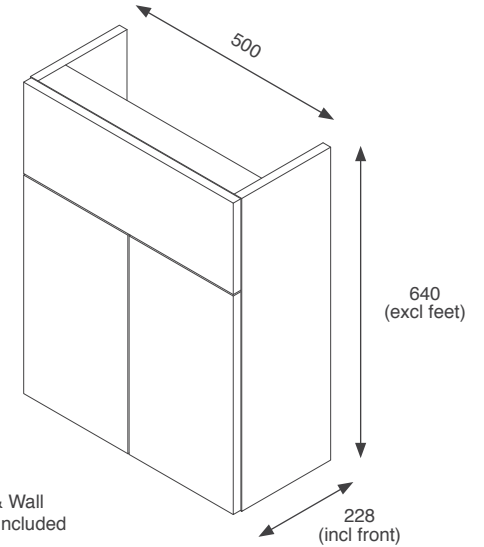

500mm 2 Door Basin Unit Kits

Adjustable Feet & Wall Hanging Fittings Included

Stockton

Black Matt STOSL50BUBL	Indigo Matt STOSL50BUIN
Dust Grey Matt STOSL50BUDG	Cashmere Matt STOSL50BUCA
Fir Green Matt STOSL50BUGF	White Gloss STOSL50BUWH

RRP: £429

Gresham

Black Matt GRESL50BUBL	Indigo Matt GRESL50BUIN
Dust Grey Matt GRESL50BUDG	Cashmere Matt GRESL50BUCA
Fir Green Matt GRESL50BUGF	

RRP: £454