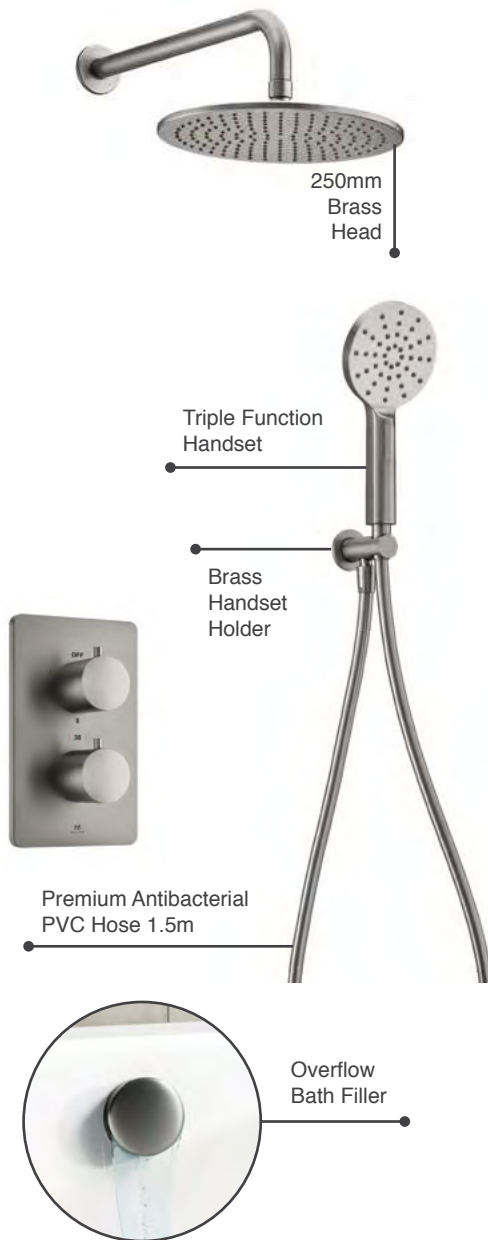

Ryver Bath Kit - Gun Metal

3 Outlet Concealed Bath Kit