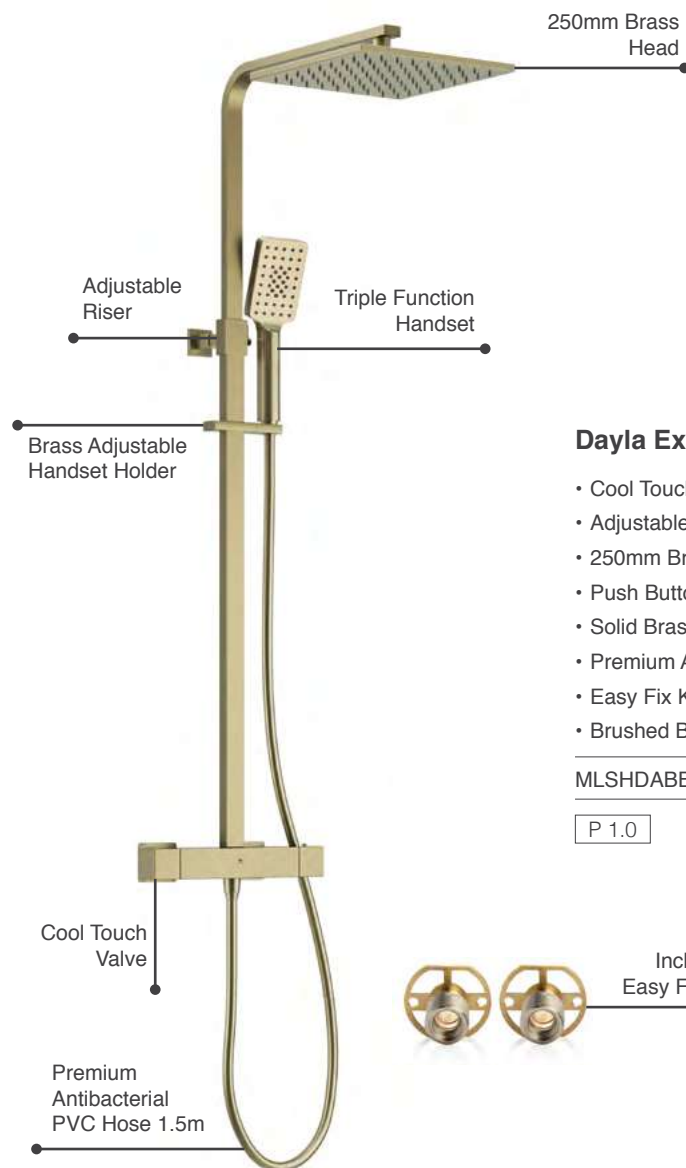

DASHKIT3BL

£1,077

Minimum bar pressure required to outlet

Dayla Shower - Brushed Brass

Square Exposed Shower & Kits

Dayla Exposed Thermostatic Shower

- Cool Touch Thermostatic Exposed Shower Valve
- Adjustable Riser Rail Kit
- 250mm Brass Head
- Push Button Triple Function Handset
- Solid Brass Adjustable Handset Holder
- Premium Antibacterial PVC Shower Hose 1.5m
- Easy Fix Kit
- Brushed Brass PVD Finish

MLSHDABB

£838

P 1.0

Includes Easy Fix Kit

Dayla Shower Kit 1

P 1.0

- Dayla 380mm Shower Arm
- Dayla 250mm Square Brass Head
- Universal Easy-Plumb Concealed Valve Box
- 1 Outlet Thermostatic Mixer Valve & Diverter
- 1 Outlet Wall Plate with Square Valves
- Brushed Brass PVD Finish