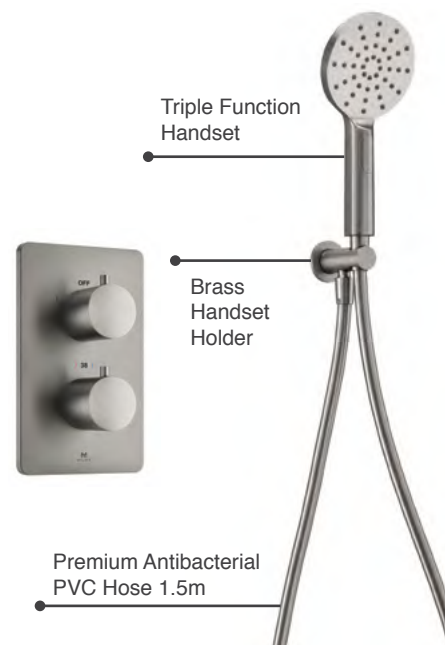

Upgrade The Look

Ryver Shower Kit available with Knurled or Fluted Handles