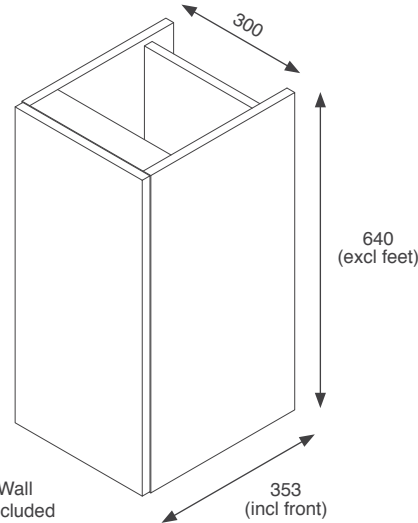

300mm 1 Door Storage Unit Kits