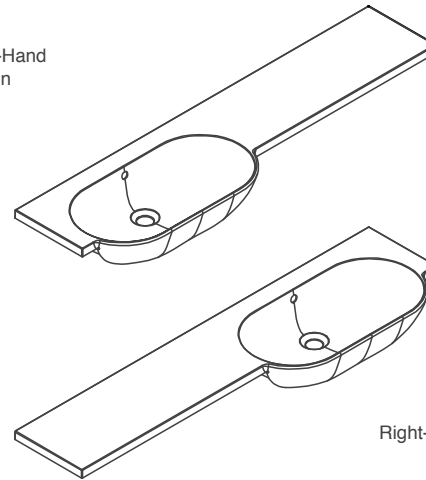

Right-Hand Basin

Integrated Worktop Basins

Resin Basin & Worktop Combined

Left-Hand Basin