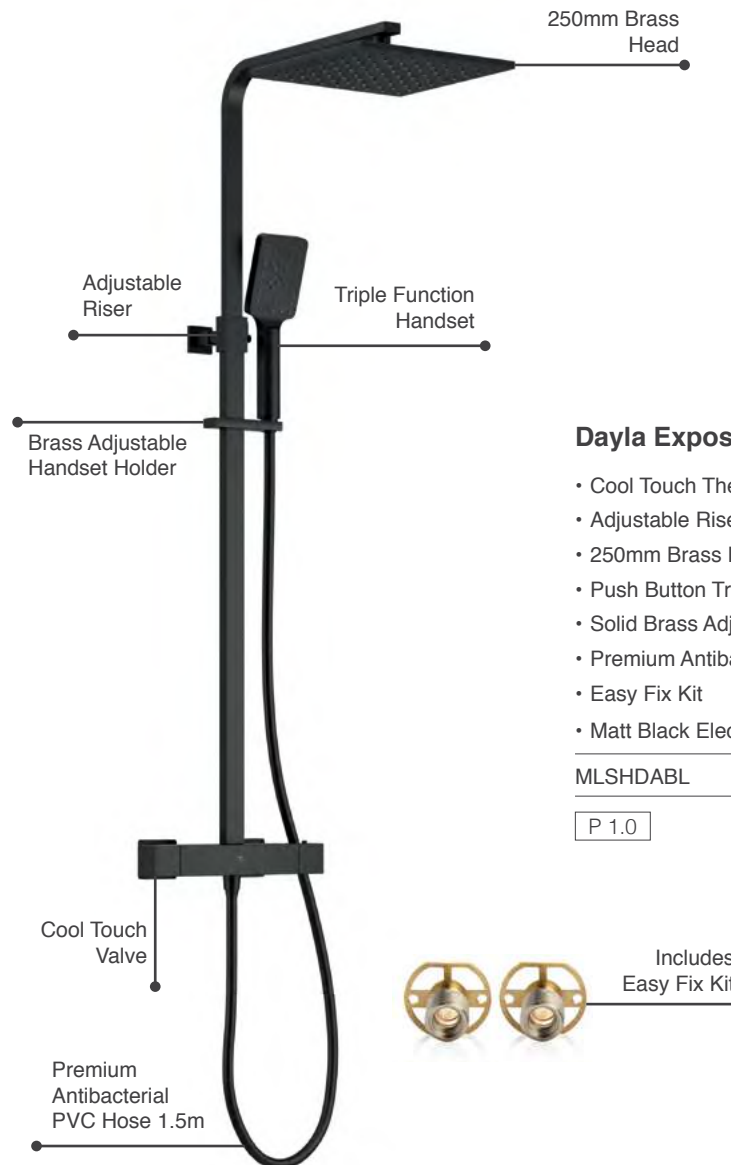

DASHKIT3CP

£992

P Minimum bar pressure required to outlet

Dayla Shower - Black

Square Exposed Shower & Kits

Dayla Exposed Thermostatic Shower

- Cool Touch Thermostatic Exposed Shower Valve
- Adjustable Riser Rail Kit
- 250mm Brass Head
- Push Button Triple Function Handset
- Solid Brass Adjustable Handset Holder
- Premium Antibacterial PVC Shower Hose 1.5m
- Easy Fix Kit
- Matt Black Electro Plated Finish