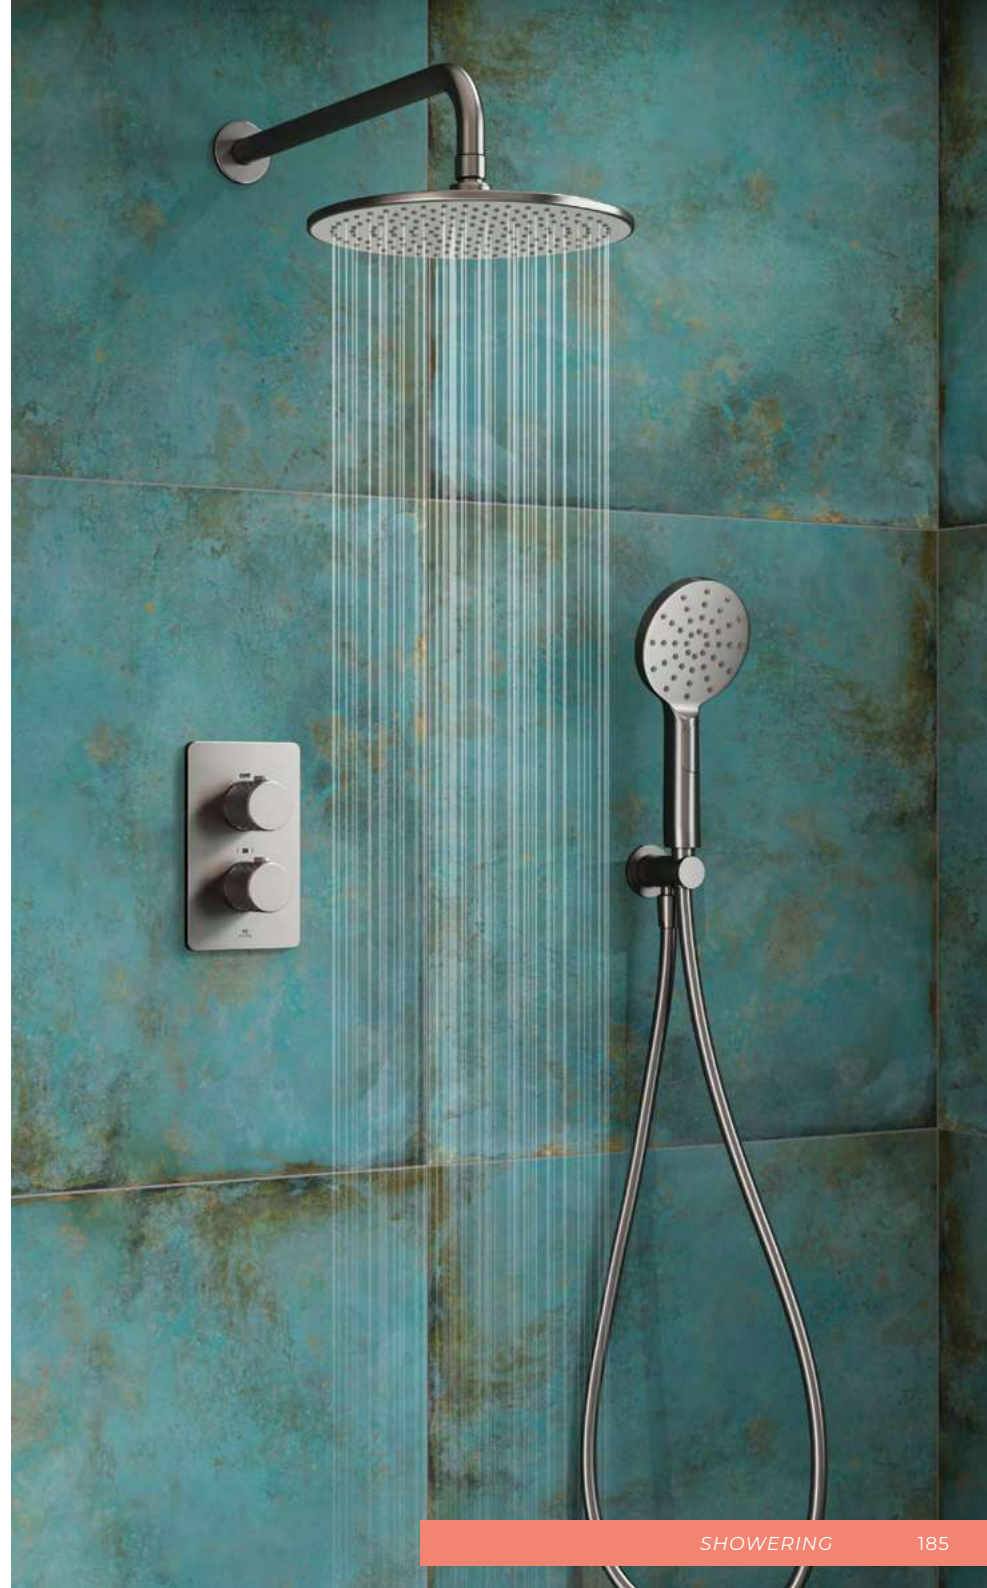

Dayla Square Ceiling Arm 120mm

MLSHDACACP	Chrome	£46
MLSHDACABL	Matt Black	£48
MLSHDACABB	Brushed Brass	£60
MLSHDACAGM	Gun Metal	£60

Shower Handsets & Hoses

Round & Square

Ryver Round Triple Function Handset

Stainless Steel Shower Hose

MLSHHOS1	1.5m	£22
MLSHHOS2	2m	£24

Round Shower Wall Outlet

MLSHRWO	Chrome	£22
---------	--------	-----

1.5m PVC Smooth Shower Hose

MLSHHOPVCCP	Chrome	£24
MLSHHOPVCBL	Matt Black	£29
MLSHHOPVCBB	Brushed Brass	£29
MLSHHOPVCGM	Gun Metal	£29